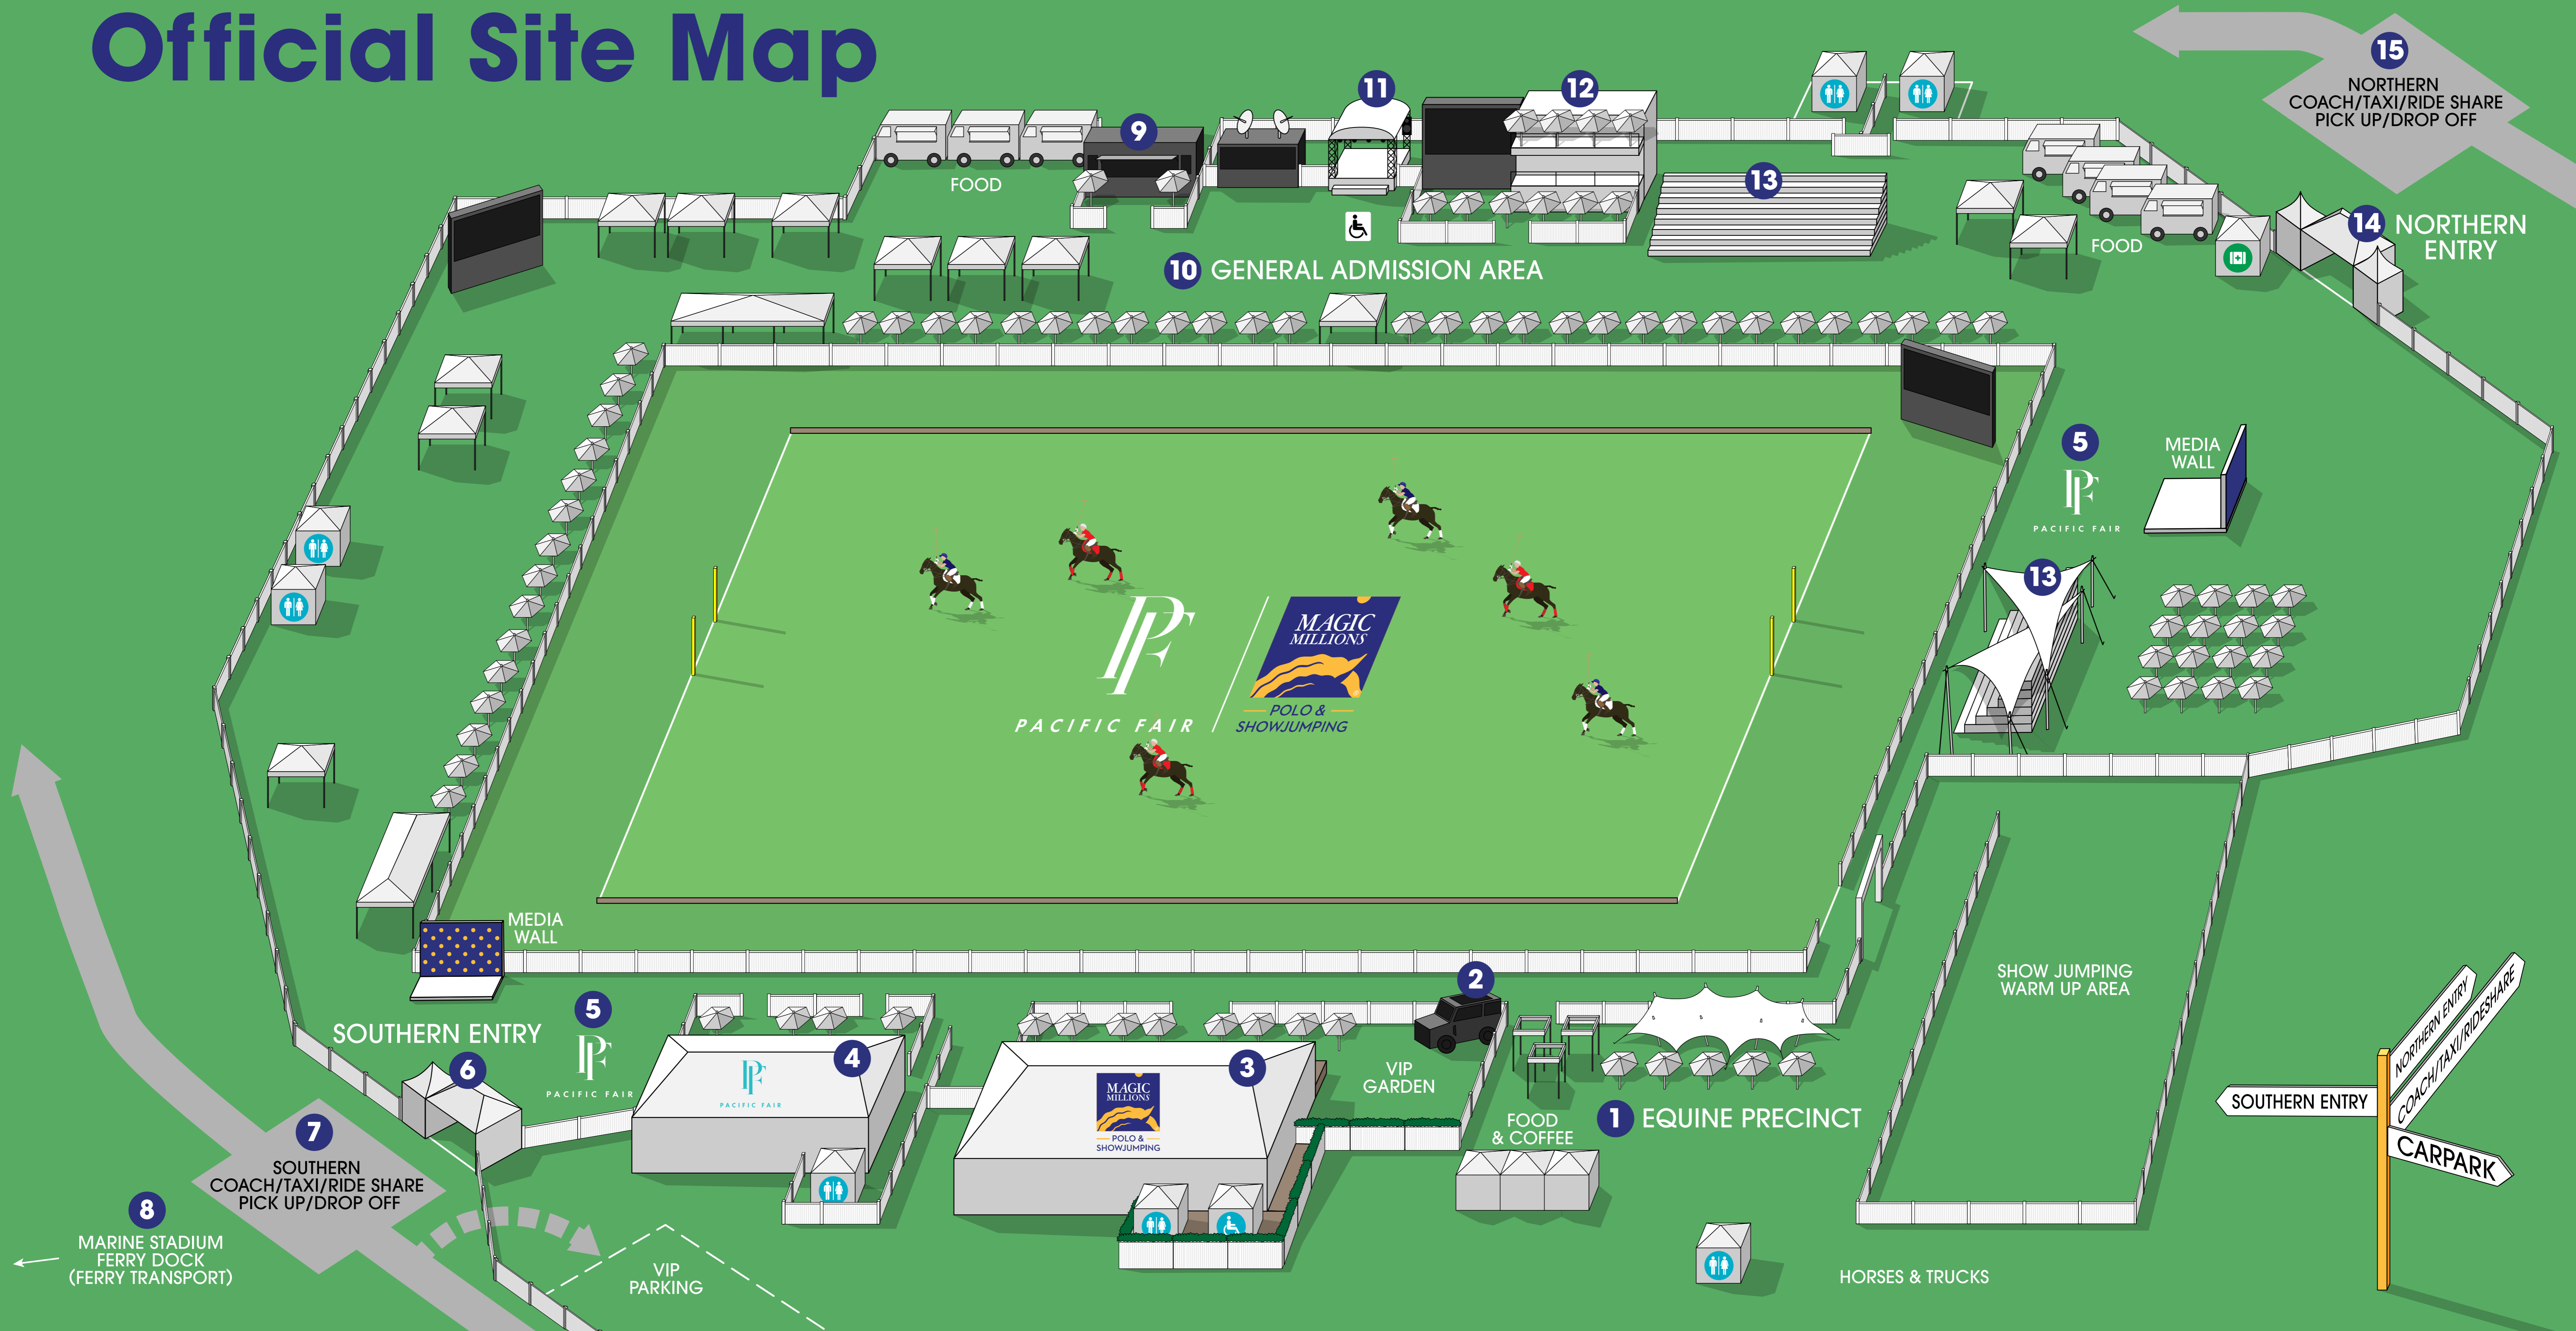

Official Site Map

WWW.MAGICMILLIONSPOLO.COM.AU

- 1** EQUINE PRECINCT
- 2** DEFENDER VEHICLE DISPLAY
- 3** MAGIC MILLIONS VIP MARQUEE
- 4** PACIFIC FAIR PAVILION
- 5** PACIFIC FAIR FASHIONS ON THE FIELD REGISTRATION
- 6** SOUTHERN ENTRY
- 7** SOUTHERN COACH/TAXI/RIDE SHARE PICK UP/DROP OFF
- 8** MARINE STADIUM FERRY DOCK (FERRY TRANSPORT)
- 9** GRANDDAD JACK'S GIN BAR
- 10** GENERAL ADMISSION
 - Picnic tables, ample seating and shade
 - Accessibility Area
 - Main Stage
 - Toilets
 - Grandstand
 - Food Trucks
 - First Aid
- 11** STAGE
- 12** WHITE CLAW GARDEN BAR (18+ ONLY)
- 13** GRANDSTAND SEATING
- 14** NORTHERN ENTRY
 - GA Ticket Sales
 - GA Ticket Collection
 - Information
- 15** NORTHERN COACH/TAXI/RIDE SHARE PICK UP/DROP OFF